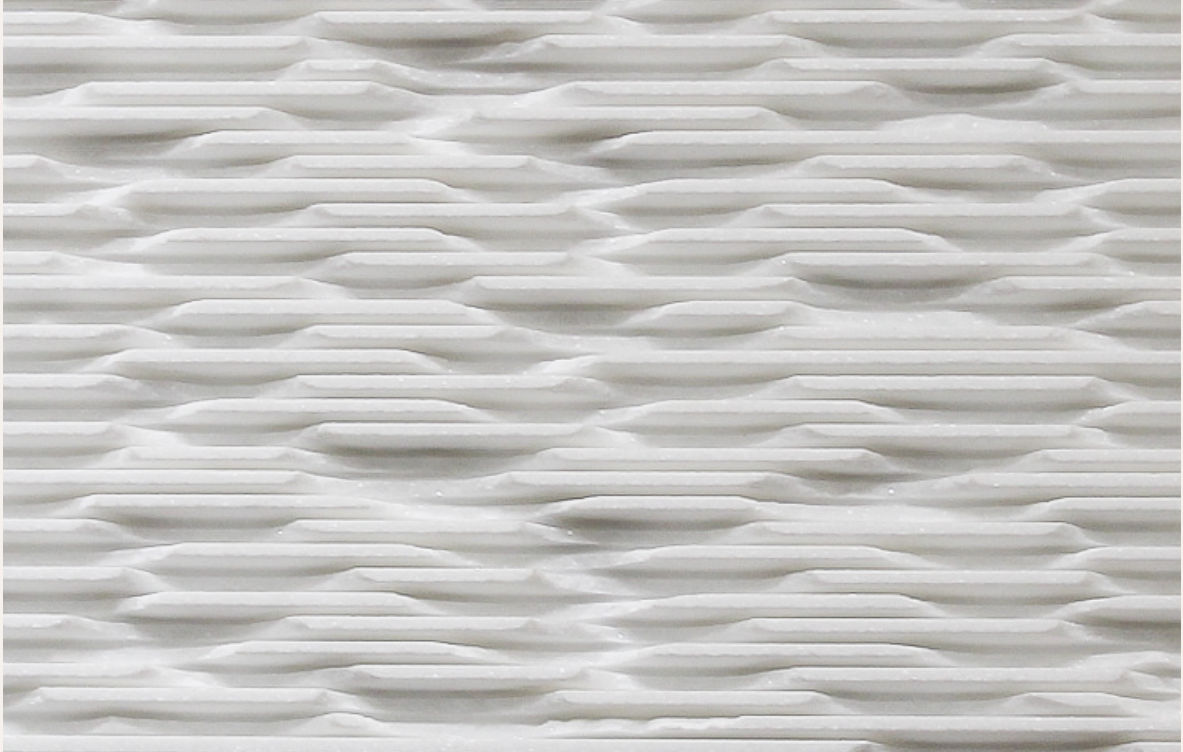

Thasos

Nihaki

Thasos is a brilliant snow white European marble. A dynamic Nihaki finish is applied by heavily raking the stone's surface and creating unique depth and shadowing.

Applications	
Interior Wall	Yes
Interior Floor	No
Exterior Wall	Yes
Exterior Paver	No
Foot Traffic	No
Freeze/Thaw Wall	No
Freeze/Thaw Paver	No
Wet Environment	Yes – sealer required

Attributes	
Stone Type	Marble
Estimated LRV	85.40%
Standard Dimensions	7.87" x 11.81"
Variation	
Recommended Setting Material	Laticrete Lightweight White
Recommended Sealer	STAIN-PROOF® Premium Impregnating Sealer
Install Instructions	Please refer to TCNA Handbook or MIA Dimensional Stone Design Manual

Considerations
Light colored stones require grout release sealer to prevent grout staining.