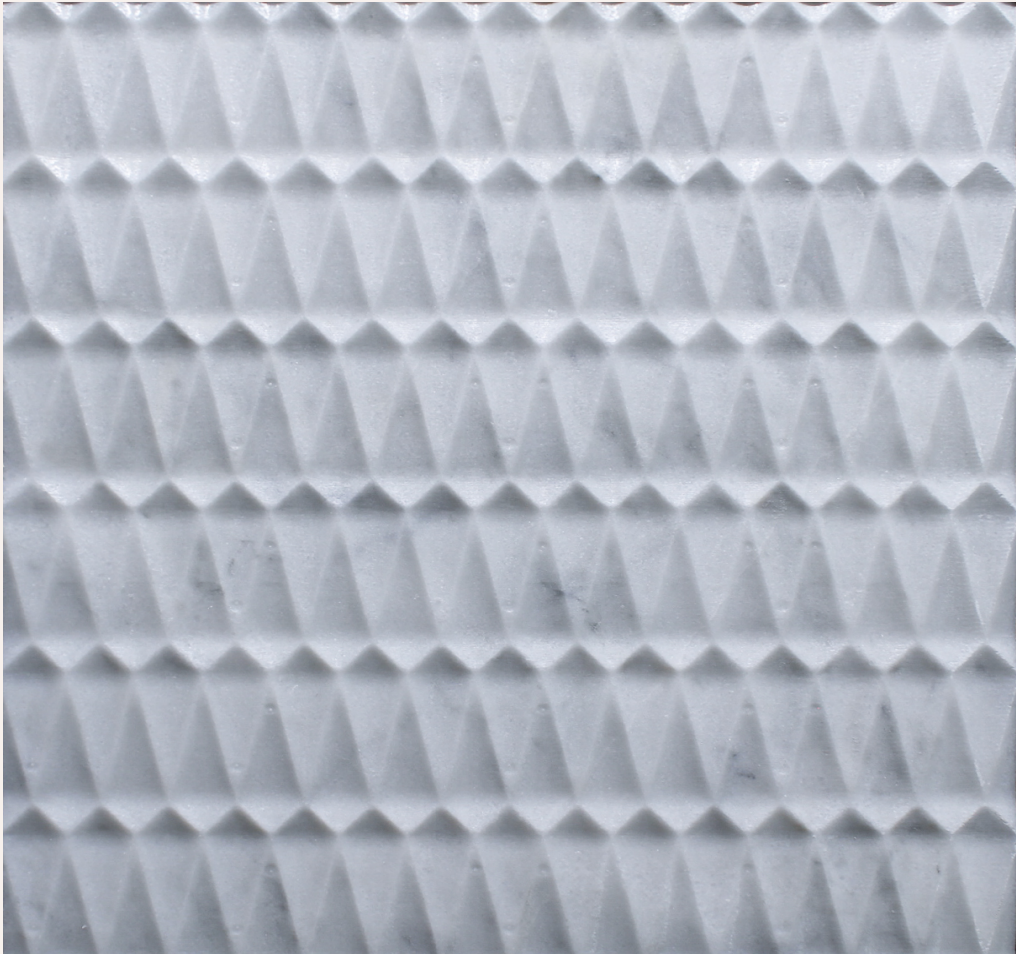

# Cocoon

## Mugla White

Cocoon is a pattern drawing inspiration from the transformational dwelling that births one of nature's most majestic creatures: the butterfly. It is seen here carved into Mugla White, a classic snow white marble punctuated by gray veining.

Attributes	
Stone Type	<b>Marble</b>
Estimated LRV	<b>75.25%</b>
Stocked Dimensions	<b>24" x 24"</b>
Variation	
Recommended Setting Material	<b>Laticrete Lightweight White</b>
Recommended Sealer	<b>STAIN-PROOF® Premium Impregnating Sealer</b>
Install Instructions	<b>Please refer to TCNA Handbook or MIA Dimensional Stone Design Manual</b>

Considerations
Light colored stones require grout release sealer to prevent grout staining.